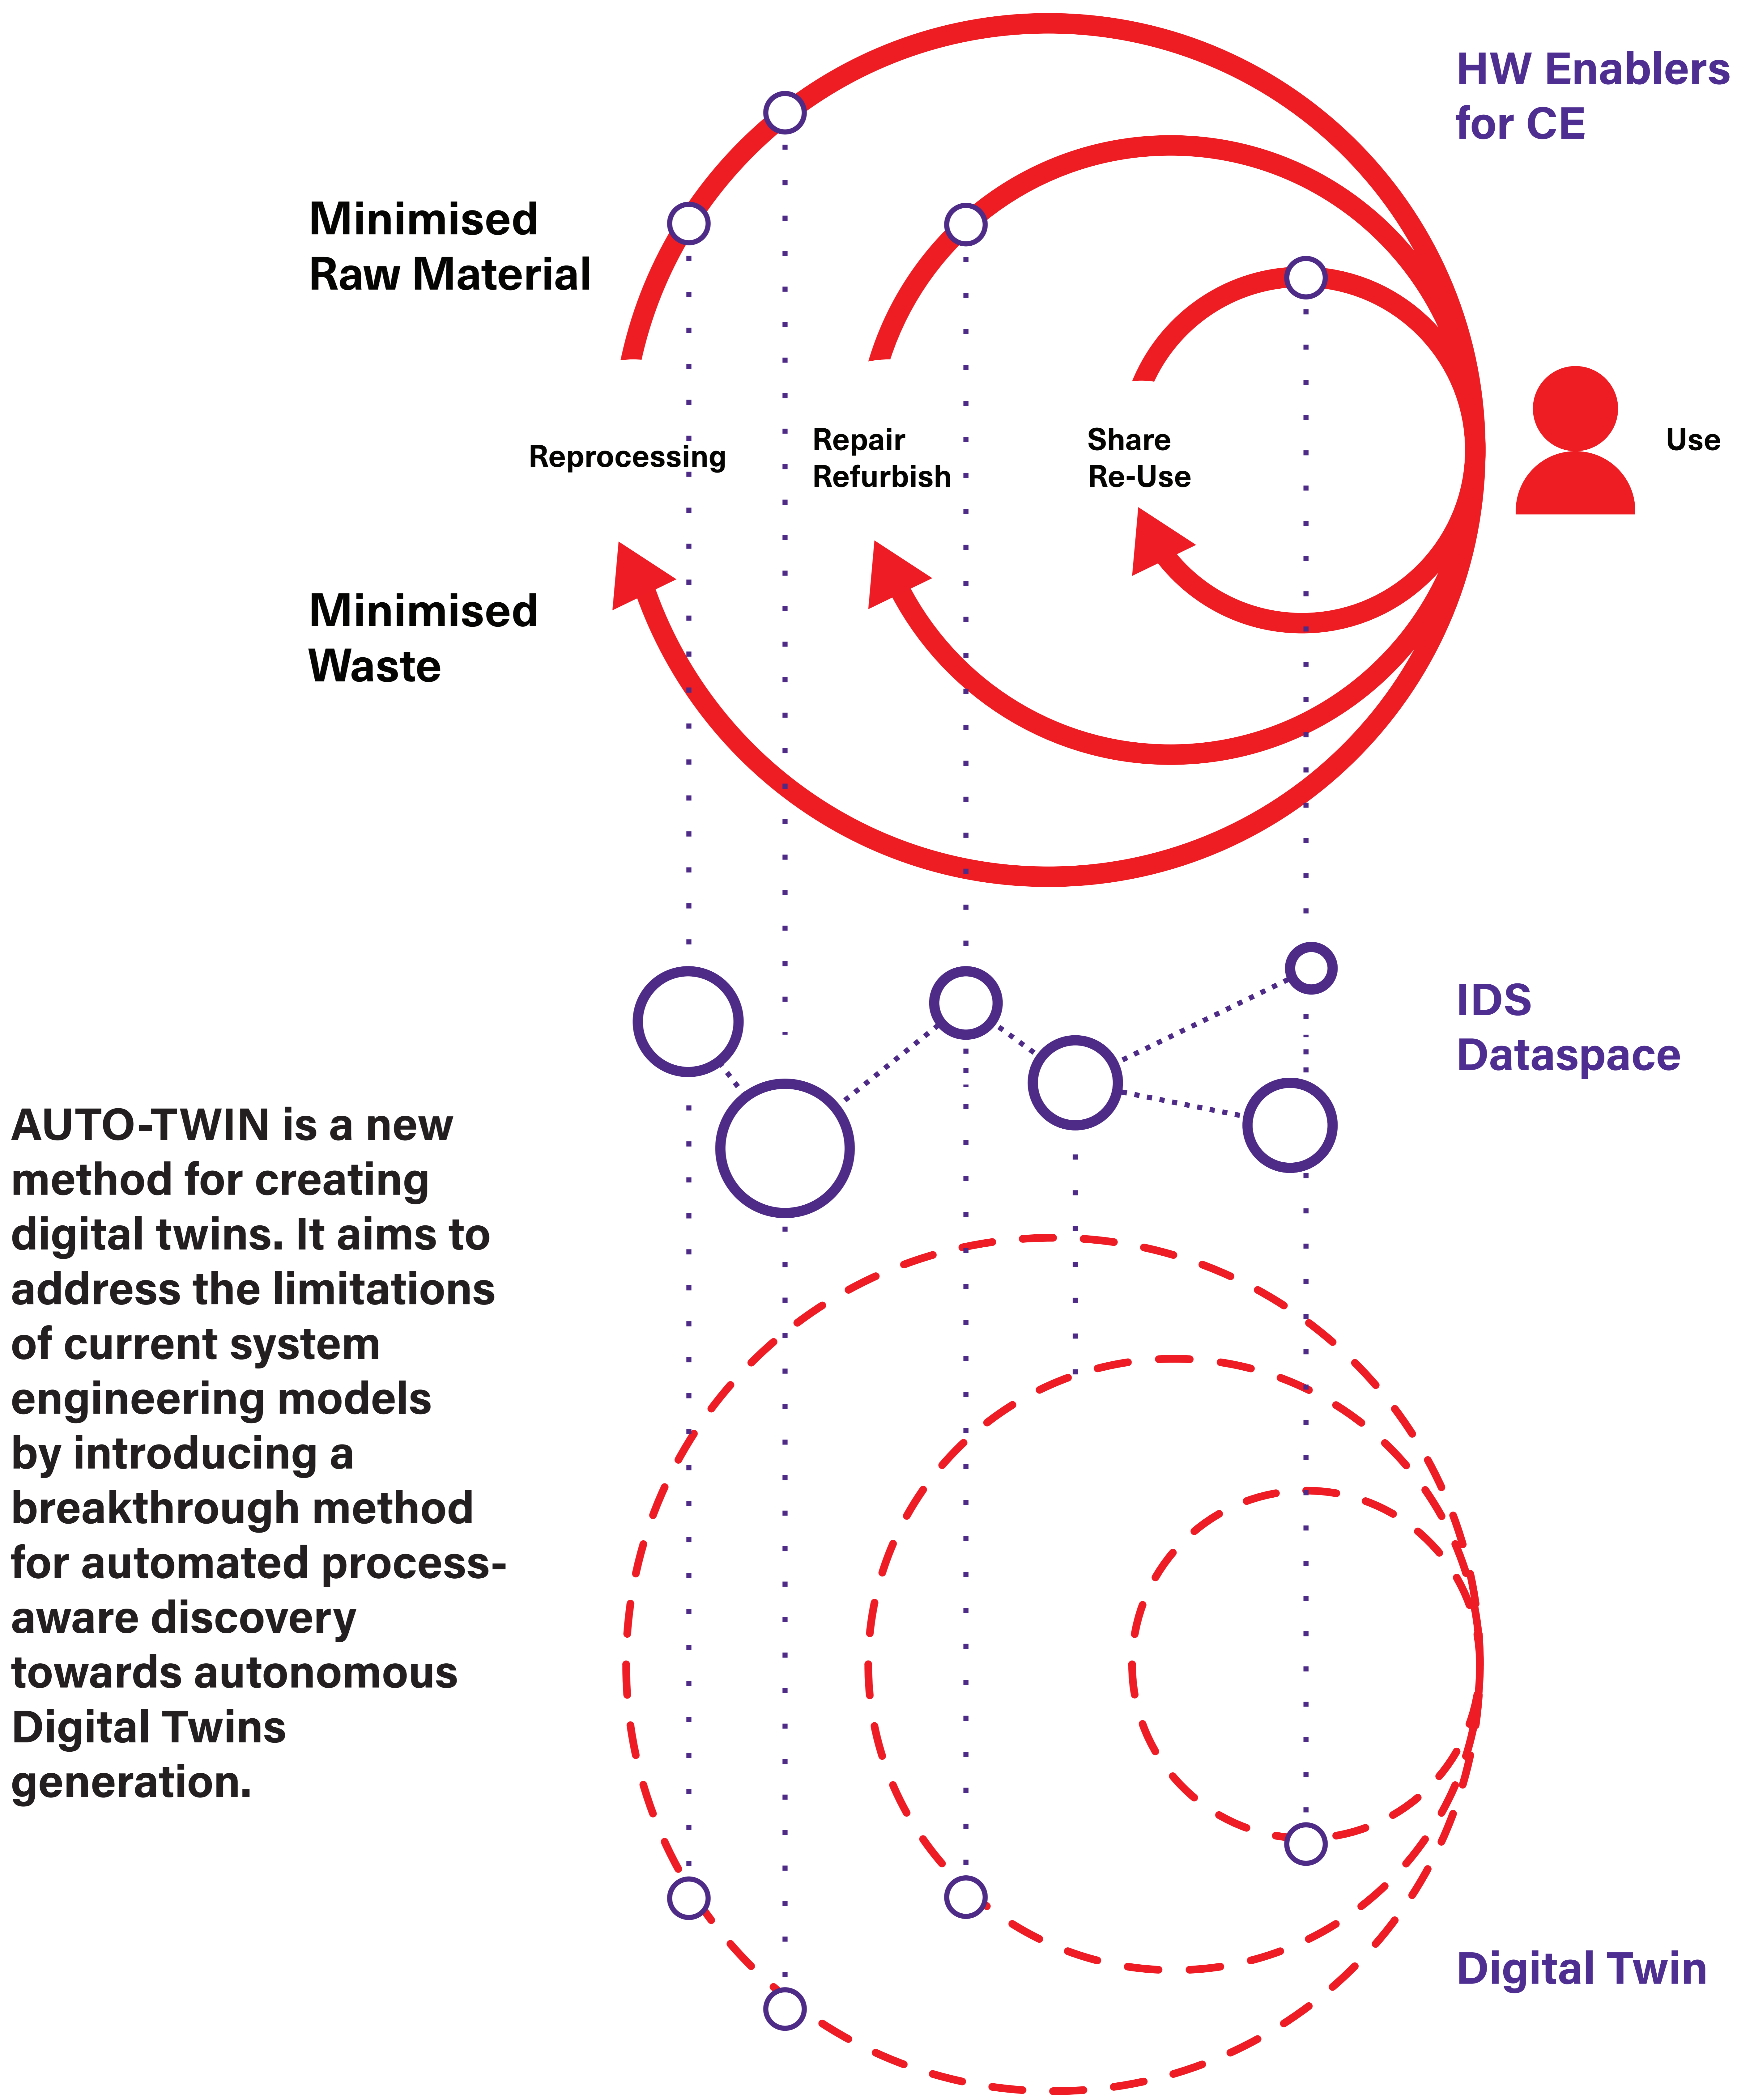

Automated Digital Twins for Circular Value Chains: A Data-Driven Process Mining Approach

Use Cases

Battery Cloud Platform | State-of-Health

PET Endless Recycling

Sterilization Process | Health Sector

Automated Digital Twins for Circular Value Chains: A Data-Driven Process Mining Approach

Use Cases

Battery Cloud Platform | State-of-Health

PET Endless Recycling

Sterilization Process | Health Sector

[AUTO-TWIN-PROJECT.EU](https://auto-twin-project.eu)

[AUTO-TWIN Project](https://www.linkedin.com/company/auto-twin-project)